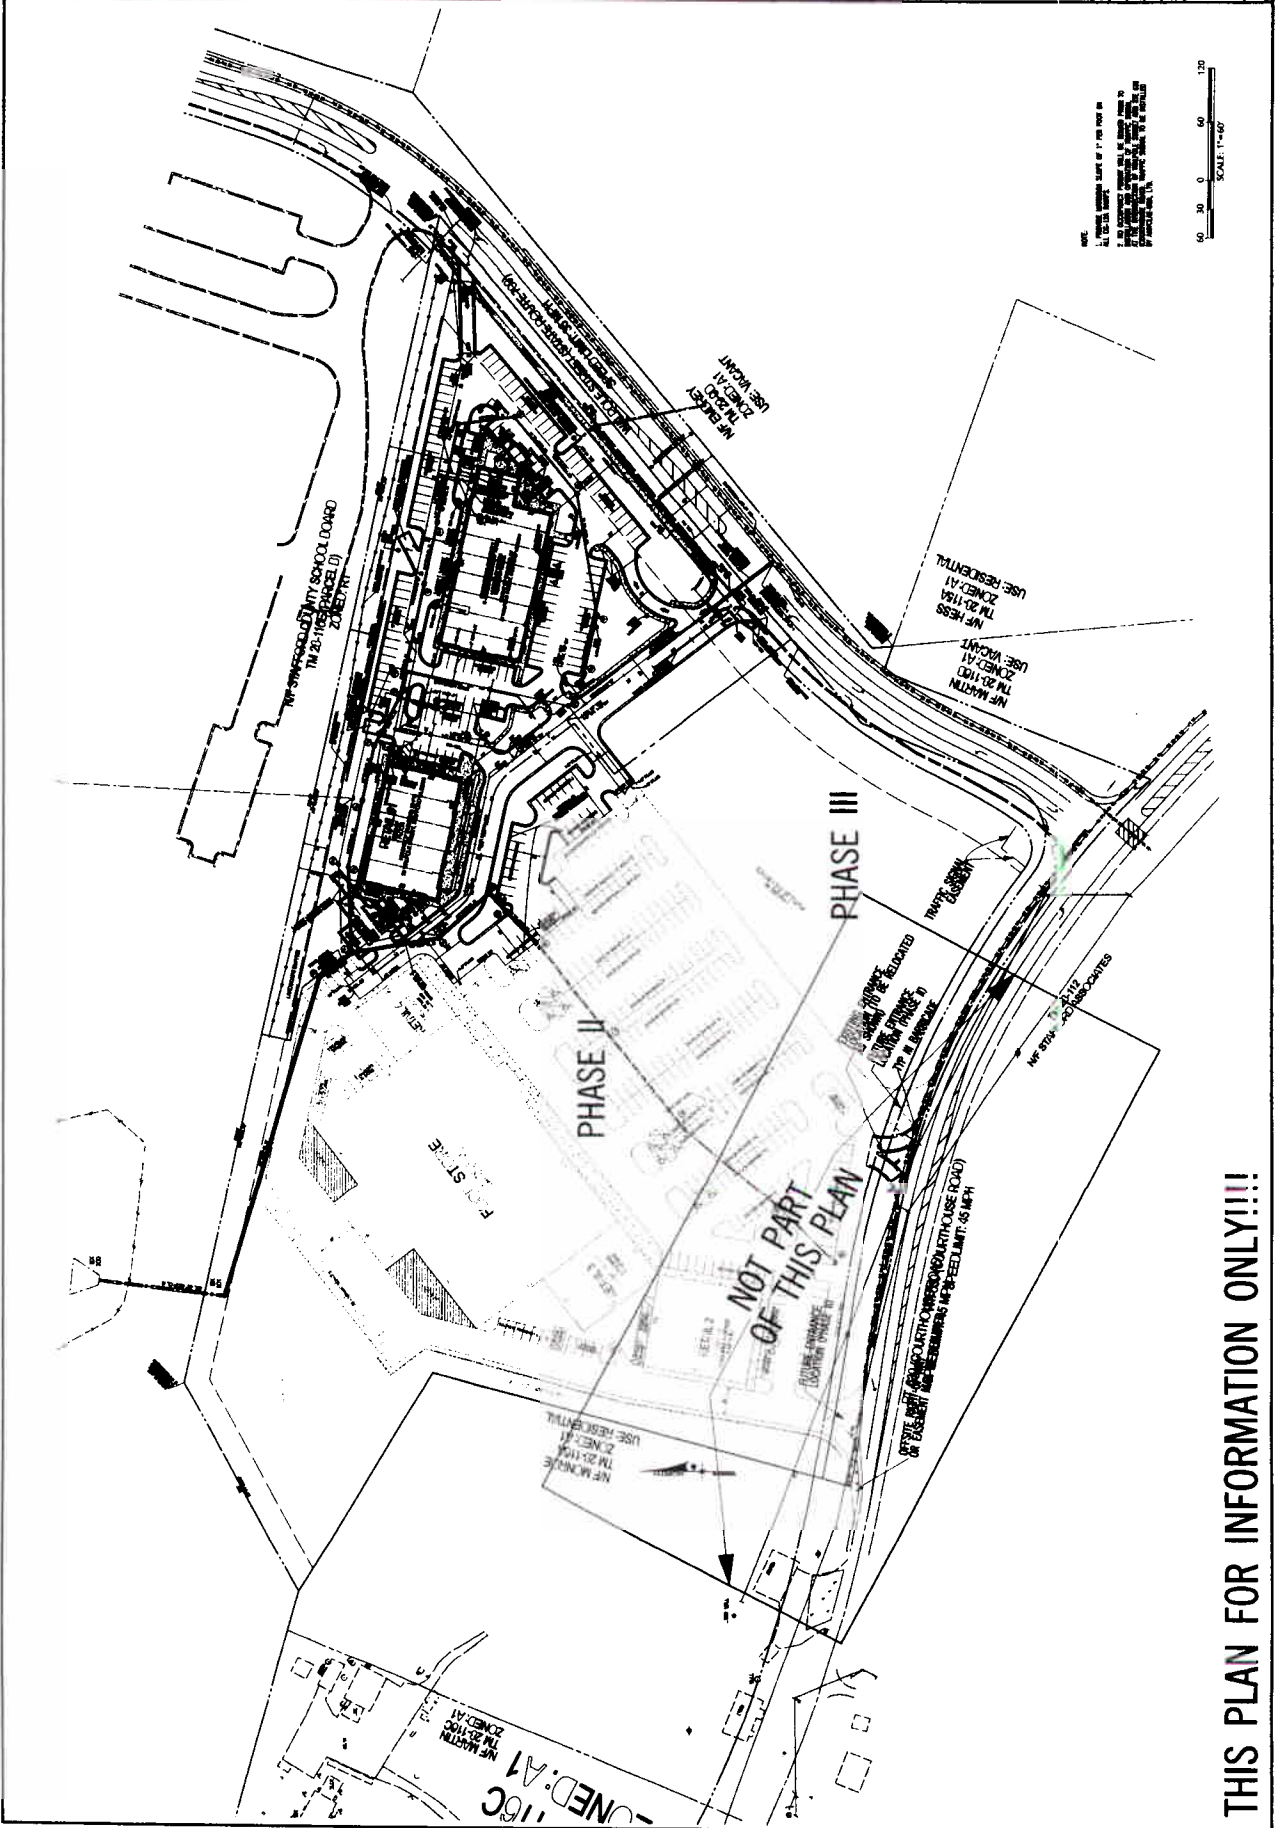

OVERALL COMMERCIAL PLAN
 PHASE I
 AMYCLAE COMMERCIAL
 PHASE I
 DIVISION WESTERN DISTRICT
 STAFFORD COUNTY, VIRGINIA

DESIGNED BY	DATE
CHECKED BY	JUNE 2004
SCALE	1"=60'

3 of 28
 SHEET
 677 COMMERCIAL

THIS PLAN FOR INFORMATION ONLY!!!